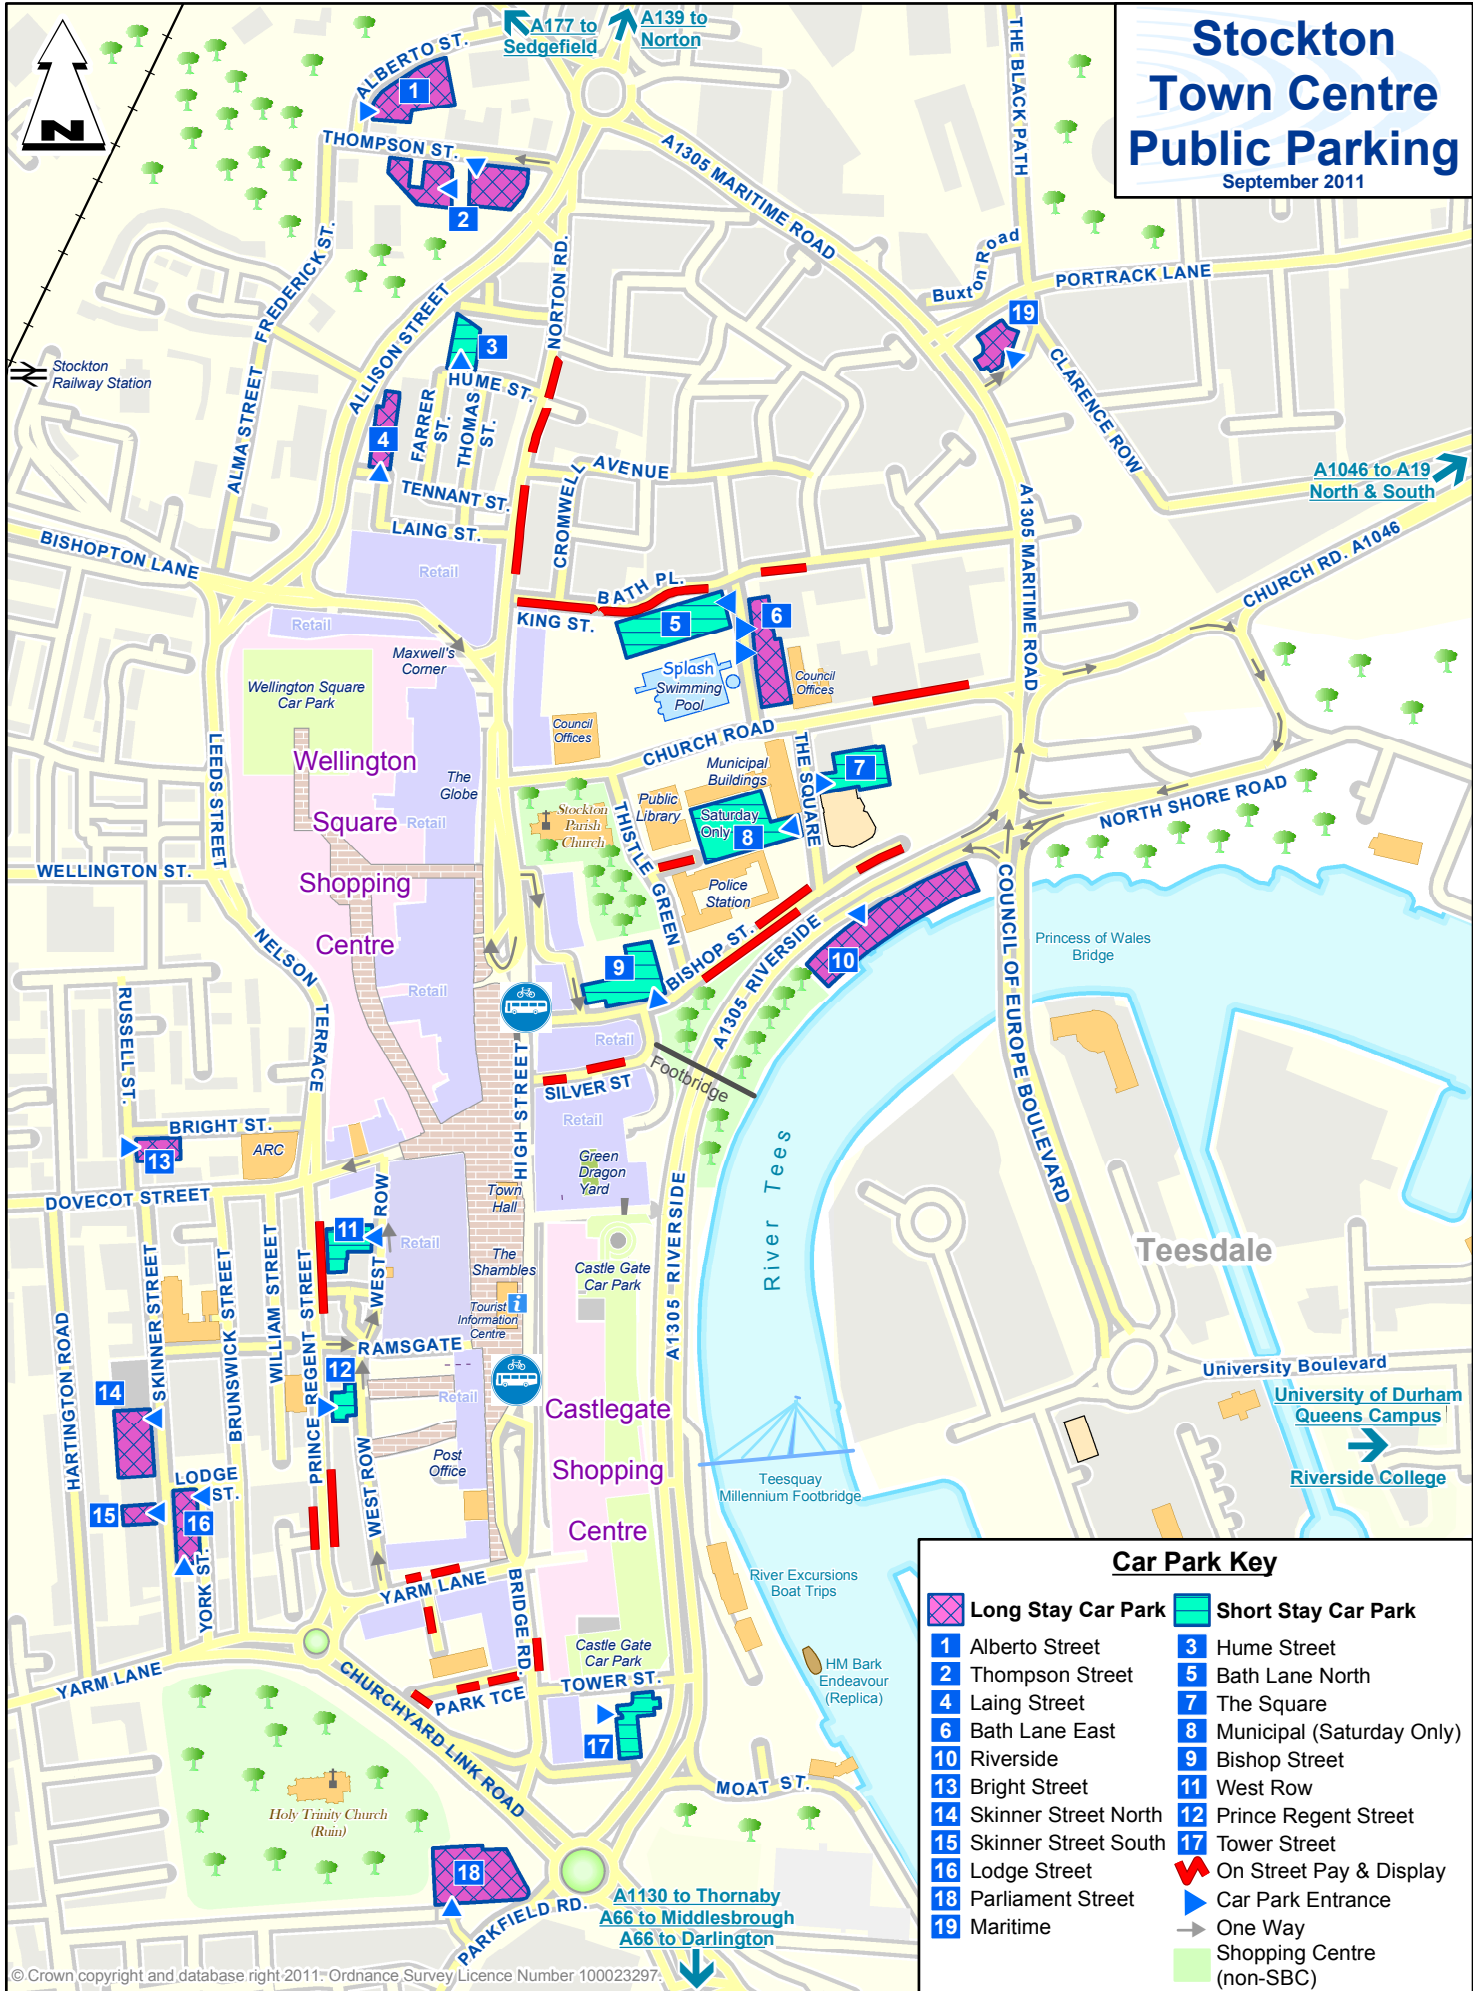

Stockton Town Centre Public Parking

September 2011

Car Park Key

	Long Stay Car Park		Short Stay Car Park
1	Alberto Street	3	Hume Street
2	Thompson Street	5	Bath Lane North
4	Laing Street	7	The Square
6	Bath Lane East	8	Municipal (Saturday Only)
10	Riverside	9	Bishop Street
13	Bright Street	11	West Row
14	Skinner Street North	12	Prince Regent Street
15	Skinner Street South	17	Tower Street
16	Lodge Street		On Street Pay & Display
18	Parliament Street		Car Park Entrance
19	Maritime		One Way
			Shopping Centre (non-SBC)